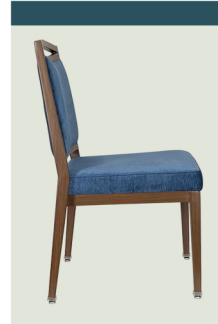

**SEABORN**  
Model # HC-5438

# ALUMINUM SIDE CHAIR

## FINE DINING COLLECTION

Overall Height	37"	Stacks	5 high
Overall Width	19.5"	Seat Height	19"
Overall Depth	23.5"	Seat Width	19.5"
Arm Height	N/A	Seat Depth	19.5"
Weight	17 Lbs.	C.O.M.	1 yard (Back 0.5, Seat 0.5)

The Seaborn chair offers a perfect blend of timeless design and durable construction, elevating any room with its sleek aesthetic. Its upholstered back provides elegant support, while the ergonomic back design ensures lasting comfort. Enhanced with deluxe padding and customizable fabric options, this fine dining chair delivers both style and comfort that will endure for years to come. Matching arm chair available.