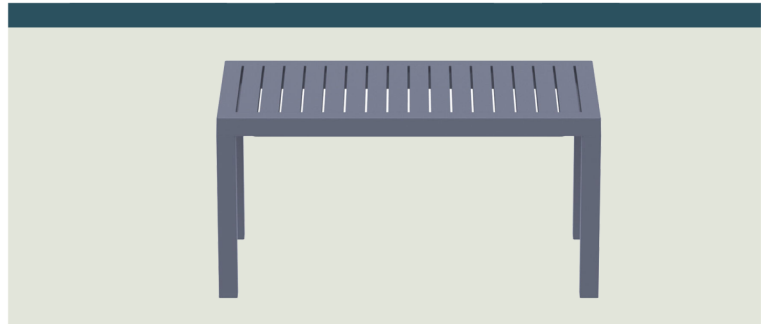

RUNG BACK
ET-RNG-009

BALCONEY
SEATING
END TABLES

	End Table	Coffee Table
Width	18"	18"
Length	18"	36"
Height	18"	18"
Weight	6 lbs.	10 lbs.

Standard Features

- Made from resin polypropylene with gas injection molded legs
- Available in Black, Dark Gray, Taupe, Silver & White
- No assembly required
- Easy to clean and maintenance-free
- Commercial-grade durability for heavy-use areas indoors or outdoors
- UV Treated
- Matching Coffee Table
- Matching Chair and Bar Stool
- CATAS certified for strict European standards

	End Table	Coffee Table
Width	18"	18"
Length	18"	36"
Height	18"	18"
Weight	6 lbs.	10 lbs.

Standard Features

- Made from resin polypropylene with gas injection molded legs
- Available in Black, Dark Gray, Taupe, Silver & White
- No assembly required
- Easy to clean and maintenance-free
- Commercial-grade durability for heavy-use areas indoors or outdoors
- UV Treated
- Matching End Table
- Matching Chair and Bar Stool
- CATAS certified for strict European standards