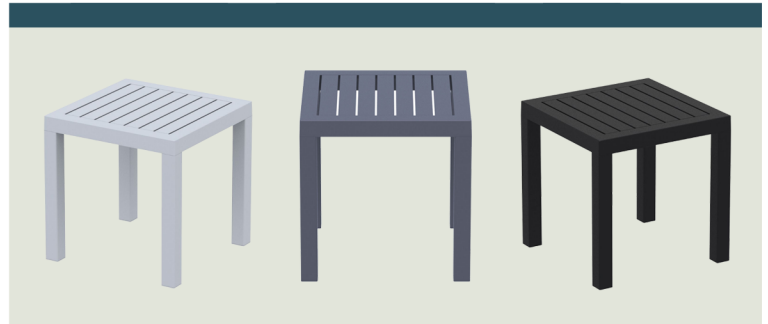

RUNG BACK
ET-RNG-009

BALCONEY
SEATING
END TABLES

	End Table	Coffee Table
Width	18"	18"
Length	18"	36"
Height	18"	18"
Weight	6 lbs.	10 lbs.

Standard Features

- Made from resin polypropylene with gas injection molded legs
- Available in Black, Dark Gray, Taupe, Silver & White
- No assembly required
- Easy to clean and maintenance-free
- Commercial-grade durability for heavy-use areas indoors or outdoors
- UV Treated
- Matching Coffee Table
- Matching Chair and Bar Stool
- CATAS certified for strict European standards

	End Table	Coffee Table
Width	18"	18"
Length	18"	36"
Height	18"	18"
Weight	6 lbs.	10 lbs.

Standard Features

- Made from resin polypropylene with gas injection molded legs
- Available in Black, Dark Gray, Taupe, Silver & White
- No assembly required
- Easy to clean and maintenance-free
- Commercial-grade durability for heavy-use areas indoors or outdoors
- UV Treated
- Matching End Table
- Matching Chair and Bar Stool
- CATAS certified for strict European standards