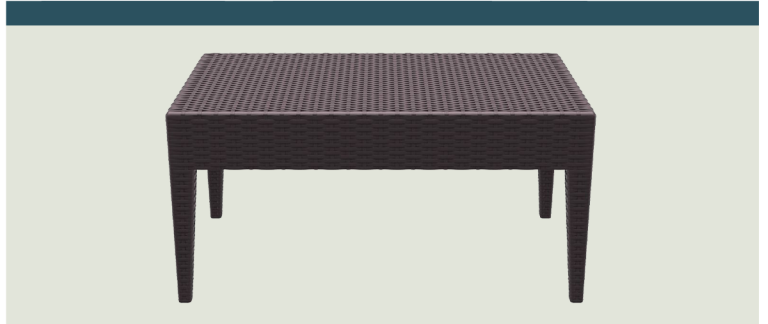

GEORGIA
ET-GEO-810

BALCONY
SEATING
END TABLES

	End Table	Coffee Table
Width	18"	21"
Length	18"	36"
Height	18"	18"
Weight	6 lbs.	11 lbs.

Standard Features

- Made from resin polypropylene with gas injection molded legs
- Wickerlook design - not woven - made from 1 single injection mold - cannot unravel
- Available in Brown, Dark Gray & White
- No assembly required
- Easy to clean and maintenance-free
- Commercial-grade durability for heavy-use areas indoors or outdoors
- UV Treated
- CATAS certified for strict European standards

DARK BROWN

DARK GRAY

WHITE

Visit Us Online
» » » www.shevchair.com

SHEV
CHAIR

Manufacturers of Contract Hotel Furnishings
4800 W. Roosevelt Road, STE 201 - Chicago, IL 60644
OFFICE: (888) 532-3910 FAX: (773) 261-2808
Email: SALES@SHEVCHAIR.COM

GEORGIA
CT-GEO-810

BALCONEY
SEATING
COFFEE TABLES

	End Table	Coffee Table
Width	18"	21"
Length	18"	36"
Height	18"	18"
Weight	6 lbs.	11 lbs.

Standard Features

- Made from resin polypropylene with gas injection molded legs
- Wickerlook design - not woven - made from 1 single injection mold - cannot unravel
- Available in Brown, Dark Gray & White
- No assembly required
- Easy to clean and maintenance-free
- Commercial-grade durability for heavy-use areas indoors or outdoors
- UV Treated
- CATAS certified for strict European standards