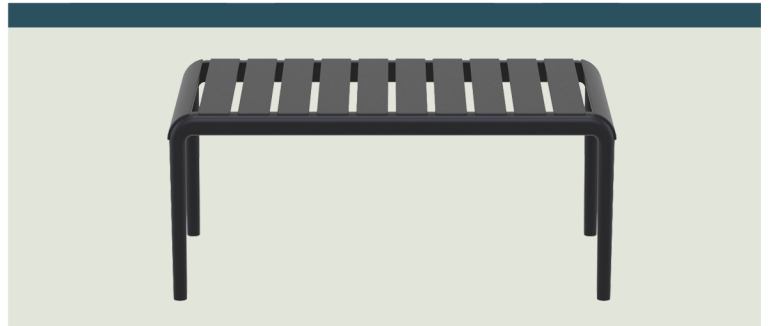

Della
ET-DEL-248

BALCONY
SEATING
END TABLES

	End Table	Coffee Table
Width	16"	20"
Length	16"	35"
Height	16"	16"
Weight	7 lbs.	11 lbs.

Standard Features

- Made from resin polypropylene with gas injection molded legs
- Available in Black, Dark Gray, Taupe, Olive Green, White and Rose
- No assembly required
- Easy to clean and maintenance-free
- Commercial-grade durability for heavy-use areas indoors or outdoors
- UV Treated
- Stacks for easy storage
- CATAS certified for strict European standards

SHEV

— CHAIR —

Manufacturers of Contract Hotel Furnishings
4800 W. Roosevelt Road, STE 201 - Chicago, IL 60644
OFFICE: (888) 532-3910 FAX: (773) 261-2808
Email: SALES@SHEVCHAIR.COM

Della
CT-DEL-248

BALCONY SEATING

COFFEE TABLES

	End Table	Coffee Table
Width	16"	20"
Length	16"	35"
Height	16"	16"
Weight	7 lbs.	11 lbs.

Standard Features

- Made from resin polypropylene with gas injection molded legs
- Available in Black, Dark Gray, Taupe, Olive Green, White and Rose
- No assembly required
- Easy to clean and maintenance-free
- Commercial-grade durability for heavy-use areas indoors or outdoors
- UV Treated
- Stacks for easy storage
- CATAS certified for strict European standards