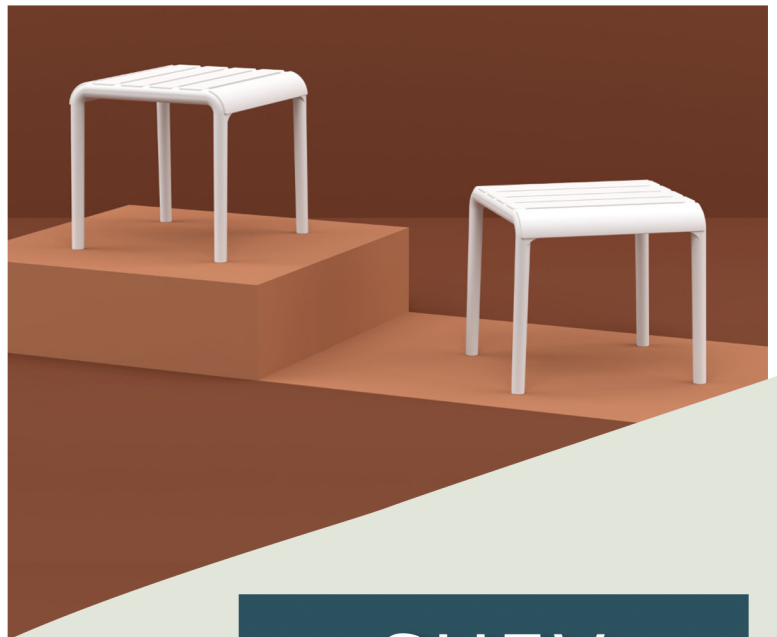

Della
ET-DEL-248

BALCONY
SEATING
END TABLES

	End Table	Coffee Table
Width	16"	20"
Length	16"	35"
Height	16"	16"
Weight	7 lbs.	11 lbs.

Standard Features

- Made from resin polypropylene with gas injection molded legs
- Available in Black, Dark Gray, Taupe, Olive Green, White and Rose
- No assembly required
- Easy to clean and maintenance-free
- Commercial-grade durability for heavy-use areas indoors or outdoors
- UV Treated
- Stacks for easy storage
- CATAS certified for strict European standards

COFFEE TABLES

	End Table	Coffee Table
Width	16"	20"
Length	16"	35"
Height	16"	16"
Weight	7 lbs.	11 lbs.

Standard Features

- Made from resin polypropylene with gas injection molded legs
- Available in Black, Dark Gray, Taupe, Olive Green, White and Rose
- No assembly required
- Easy to clean and maintenance-free
- Commercial-grade durability for heavy-use areas indoors or outdoors
- UV Treated
- Stacks for easy storage
- CATAS certified for strict European standards