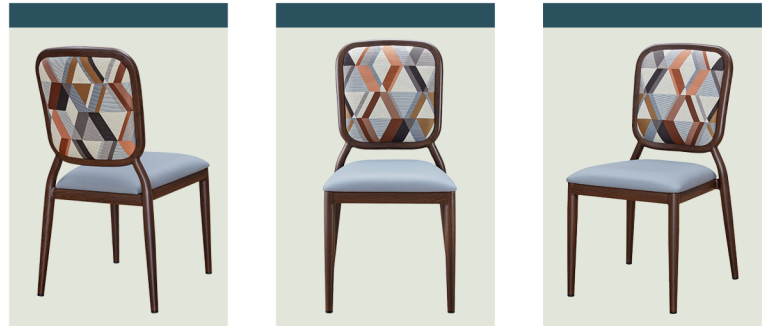

BELFORD
Model # HC-5410

ALUMINUM DINING CHAIR

WOOD-GRAIN SERIES

Overall Height	35.5"	Stacks	5 High
Overall Width	17.75"	Seat Height	18.5"
Overall Depth	22.55"	Seat Width	17.75"
Arm Height	N/A	Seat Depth	17"
Weight	14.5 Lbs.	C.O.M. Seat/Back	1 yd (0.65 / 0.4)

Instantly recognizable for its sleek, modern look, Belford calls attention to itself for its uniqueness. With its sharp curves, a wood-grain frame finish, and a fully padded back, Belford is a stylish choice. This lightweight, aluminum framed dining chair comes with a crumb hole & has a matching arm chair, bar stool and swivel arm chair.

BELFORD
Model # AC-5410

ALUMINUM DINING CHAIR

WOOD-GRAIN SERIES

Overall Height	35.5"	Stacks	5 High
Overall Width	22.85"	Seat Height	18.5"
Overall Depth	22.55"	Seat Width	17.75"
Arm Height	25"	Seat Depth	17"
Weight	16.5 Lbs.	C.O.M. Seat/Back	1 yd (0.65 / 0.4)

BELFORD
Model # AC-5410-SW

ALUMINUM DINING CHAIR

WOOD-GRAIN SERIES

Overall Height	35.5"	Stacks	no
Overall Width	22.5"	Seat Height	18.5"
Overall Depth	23.5"	Seat Width	17.75"
Arm Height	25"	Seat Depth	17"
Weight	19.85 Lbs.	C.O.M. Seat/Back	1 yd (0.65 / 0.4)