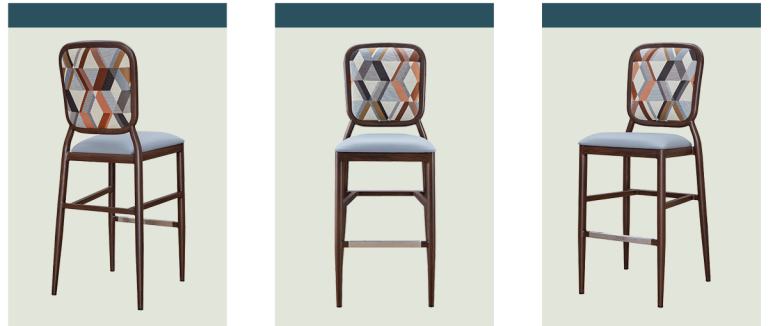

Instantly recognizable for its sleek, modern look, Belford calls attention to itself for its uniqueness. With its sharp curves, a wood-grain frame finish, and a fully padded back, Belford is a stylish choice. This lightweight, aluminum framed dining chair comes with a crumb hole & has a matching arm chair, bar stool and swivel arm chair.

Instantly recognizable for its sleek, modern look, Belford calls attention to itself for its uniqueness. With its sharp curves, a wood-grain frame finish, and a fully padded back, Belford is a stylish choice. This lightweight, aluminum framed dining chair comes with a crumb hole & has a matching side chair, bar stool and swivel arm chair.

BELFORD
Model # BS-5410

ALUMINUM BAR STOOL

WOOD-GRAIN SERIES

Overall Height	46.85"	Stacks	no
Overall Width	17.5"	Seat Height	30"
Overall Depth	20.65"	Seat Width	17.75"
Arm Height	N/A	Seat Depth	17"
Weight	17.75 Lbs.	C.O.M. Seat/Back	1 yd (0.65 / 0.4)