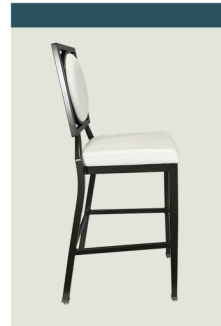

TOPAZ
Model # BS-130

ALUMINUM BAR STOOL

FINE DINING SERIES

Overall Height	48"	Stacks	No
Overall Width	19.25"	Seat Height	30"
Overall Depth	22.5"	Seat Width	17"
Arm Height	N/A	Seat Depth	18"
Weight	20 Lbs.	C.O.M.	1 yard

Standard Features

- Completely welded aluminum frame
- Choose from over 20 wood-grain finishes and 20 powdercoat finishes
- No exposed fasteners
- 12 Year Warranty
- Metal or Nylon, self leveling bootied swivel glides
- Meets CAL TB 117 fire rating
- CAL TB 133 available
- Optional Ganging and Webbed Seating
- Matching Side Chair and Arm Chair Available

Description

The eye-catching Topaz bar stool channels Art Deco outlines. Notable features include the broad square shaped back, with a circular front, and a flare to the back legs. An easy-to clean crumb hole opening facilitates cleaning.