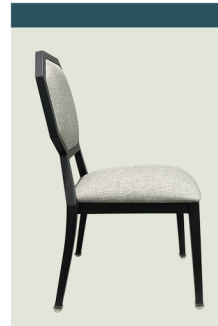

ALUMINUM SIDE CHAIR

EXECUTIVE STACK SERIES

OZZIE
Model # HC-813

Overall Height	37.25"	Stacks	5 High
Overall Width	20.75"	Seat Height	18.5"
Overall Depth	25"	Seat Width	20"
Arm Height	N/A	Seat Depth	20"
Weight	18 Lbs.	C.O.M. Seat/Back	1.05 yds (0.55 / 0.5)

Standard Features

- All welded construction - sturdy lightweight aluminum frame
- Fully upholstered back
- No exposed fasteners
- 12 Year Warranty
- Metal or Nylon, self leveling bootied swivel glides
- Meets CAL TB 117 fire rating
- Finish will not chip even when stacked
- 500 lb. capacity

Description

Add a touch of geometric flair to your space with the Ozzie chair, featuring an octagon-shaped back. With its sleek lines and contemporary vibe, this chair fits right into any decor, from modern to eclectic. Built to last with high-quality aluminum framing, it's perfect as a standout piece in your meeting rooms, a chic addition to your dining area, or a conversation starter in your office. Sit down and enjoy the angles!