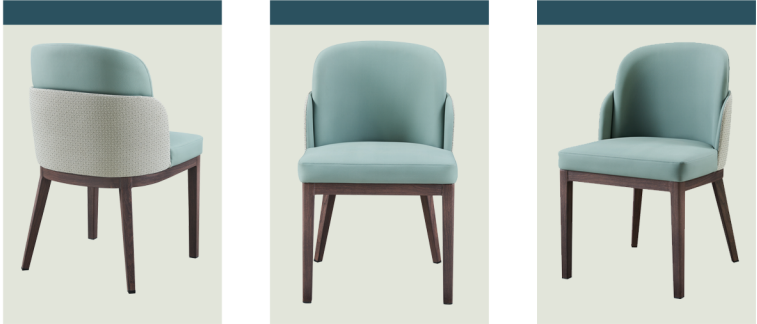

FINE DINING SERIES

HENLEY
Model # HC-5201

Overall Height	32.65"	Seat Height	18.75"
Overall Width	20"	Seat Width	20"
Overall Depth	21.25"	Seat Depth	18.25"
Arm Height	N/A	C.O.M.	1.85 yards
Weight	23 Lbs.	Outside Back	0.65 yards
Stacks	No	Inside Back	0.75 yards
		Seat	0.65 yards

Standard Features

- Extra Wide 20" Seat Width
- Molded Foam Cushioning
- Sleek curved back
- Completely welded aluminum frame
- No exposed fasteners
- 12 Year Warranty
- Choose from over 20 wood-grain frame finishes or over 20 Powder-Coat finishes
- Meets CAL TB 117 fire rating
- Matching Bar Stool available