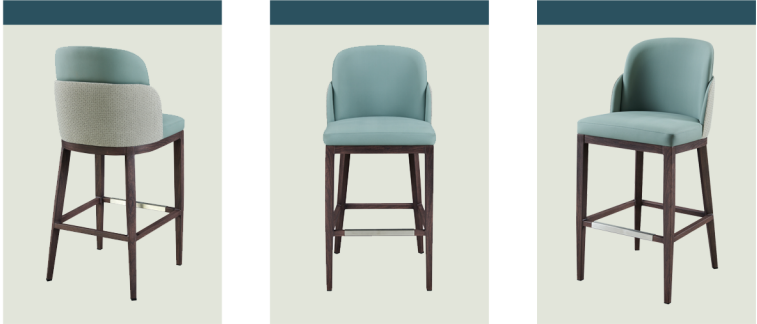

FINE DINING SERIES

HENLEY
Model # BS-5201

Overall Height	44"	Seat Height	30.25"
Overall Width	20"	Seat Width	20"
Overall Depth	21.25"	Seat Depth	18.25"
Arm Height	N/A	C.O.M.	1.85 yards
Weight	26.5 Lbs.	Outside Back	0.65 yards
Stacks	No	Inside Back	0.75 yards
		Seat	0.65 yards

Standard Features

- Extra Wide 20" Seat Width
- Molded Foam Cushioning
- Sleek curved back
- Completely welded aluminum frame
- No exposed fasteners
- 12 Year Warranty
- Choose from over 20 wood-grain frame finishes or over 20 Powder-Coat finishes
- Meets CAL TB 117 fire rating
- Matching side chair available