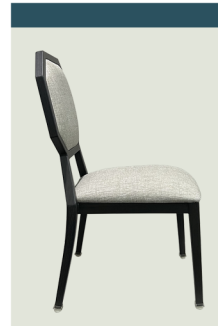

Overall Height	37.25"	Stacks	5 High
Overall Width	20.75"	Seat Height	18.5"
Overall Depth	25"	Seat Width	20"
Arm Height	N/A	Seat Depth	20"
Weight	18 Lbs.	C.O.M. Seat/Back	1.05 yds (0.55 /0.5)

Standard Features

- All welded construction - sturdy lightweight aluminum frame
- Fully upholstered back
- No exposed fasteners
- 12 Year Warranty
- Metal or Nylon, self leveling bootied swivel glides
- Meets CAL TB 117 fire rating
- Finish will not chip even when stacked
- 500 lb. capacity

Description

Add a touch of geometric flair to your space with the Ozzie chair, featuring an octagon-shaped back. With its sleek lines and contemporary vibe, this chair fits right into any decor, from modern to eclectic. Built to last with high-quality aluminum framing, it's perfect as a standout piece in your meeting rooms, a chic addition to your dining area, or a conversation starter in your office. Sit down and enjoy the angles!