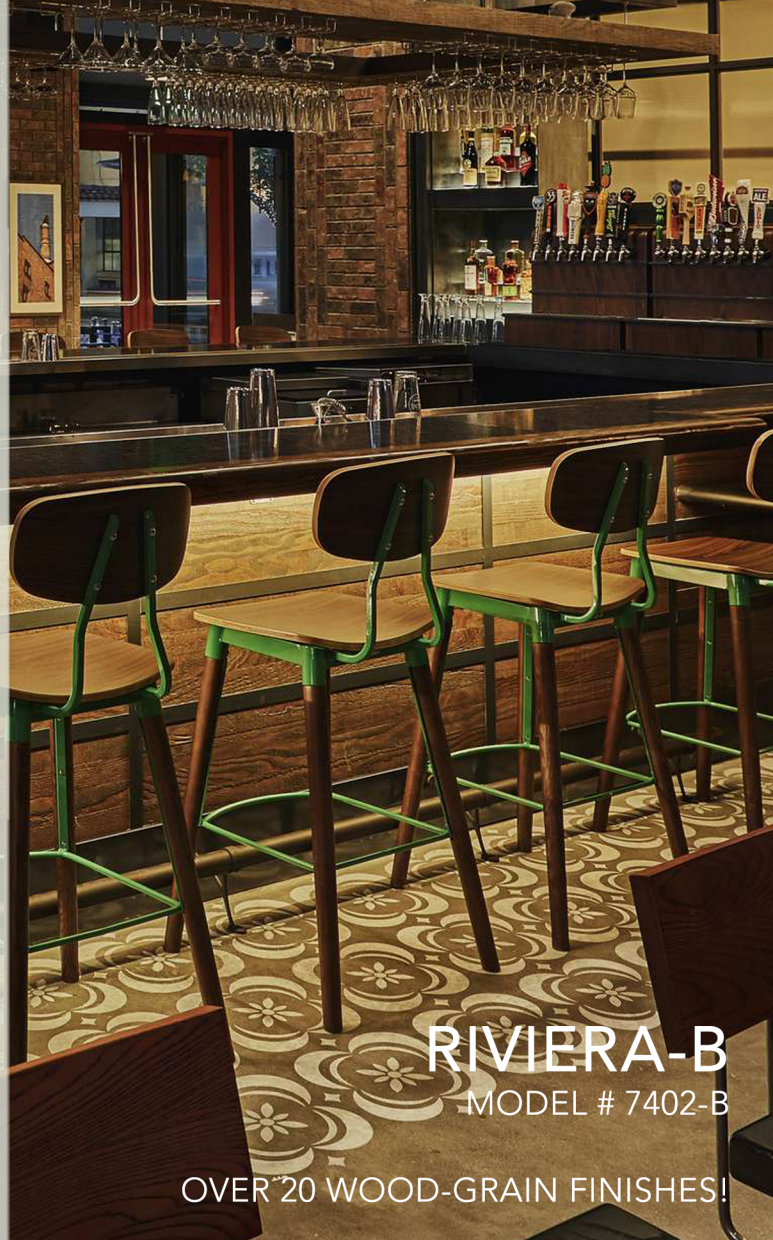

NOW MANUFACTURED
WITH STEEL LEGS
AND MORE THAN
20 WOOD-GRAIN FINISHES!

RIVIERA-B
MODEL # 7402-B

OVER 20 WOOD-GRAIN FINISHES!