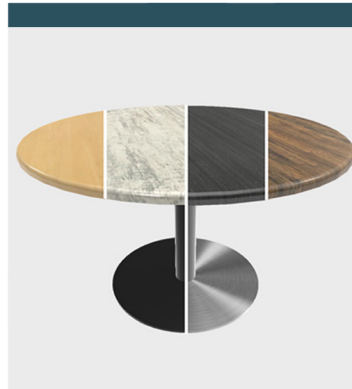

3D Thermolaminate Series

Model # 3DTT-3636

INDOOR TABLE TOPS MADE IN THE USA

Optional Drip Groove

| Square | Rectangular | Rectangular | Rectangular | Round |
|---------|-------------|-------------|-------------|-------|
| 24 x 24 | 24 x 30 | 24 x 84 | 30 x 84 | 24R |
| 30 x 30 | 24 x 36 | 24 x 96 | 36 x 96 | 30R |
| 36 x 36 | 24 x 42 | 30 x 36 | 48 x 60 | 36R |
| 42 x 42 | 24 x 48 | 30 x 48 | 48 x 72 | 42R |
| 48 x 48 | 24 x 60 | 30 x 60 | 48 x 84 | 48R |
| | 24 x 72 | 30 x 72 | 48 x 96 | |

Standard Features

- Seamless Edge prevents migration of contaminants
- Moisture & stain resistant
- Rigid Thermolaminate top - 12 mm thickness
- 1-1/8" Overall thickness superior grade MDF composite core with high impact resistance
- No warping, cracking or splitting
- 2" or 5/16" radius corners
- Optional Drip Groove - no added charge
- Over 40 Stock option laminates
- Custom finishes and sizes available