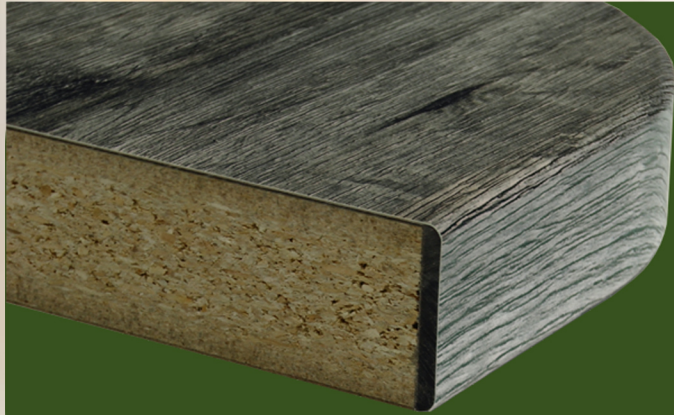

Ultra Edge

Extremely durable, Reinforced Edge
(optional upgrade)