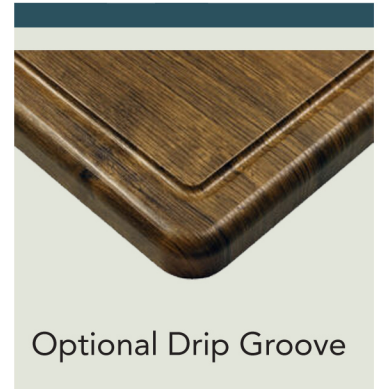

3D Thermolaminate Series

Model # 3DTT-3636

INDOOR TABLE TOPS MADE IN THE USA

Optional Drip Groove

| Square | Rectangular | Rectangular | Rectangular | Round |
|---------|-------------|-------------|-------------|-------|
| 24 x 24 | 24 x 30 | 24 x 84 | 30 x 84 | 24R |
| 30 x 30 | 24 x 36 | 24 x 96 | 36 x 96 | 30R |
| 36 x 36 | 24 x 42 | 30 x 36 | 48 x 60 | 36R |
| 42 x 42 | 24 x 48 | 30 x 48 | 48 x 72 | 42R |
| 48 x 48 | 24 x 60 | 30 x 60 | 48 x 84 | 48R |
| | 24 x 72 | 30 x 72 | 48 x 96 | |

Standard Features

- Seamless Edge prevents migration of contaminants
- Moisture & stain resistant
- Rigid Thermolaminate top - 12 mm thickness
- 1-1/8" Overall thickness superior grade MDF composite core with high impact resistance
- No warping, cracking or splitting
- 2" or 5/16" radius corners
- Optional Drip Groove - no added charge
- Over 40 Stock option laminates
- Custom finishes and sizes available