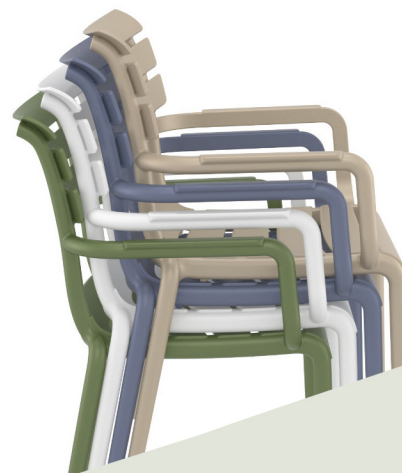

Della
DEL-248-WA

FINE DINING

Indoor / Outdoor

POLYPROPYLENE RESIN

	Side Chair	Arm Chair
Overall Height	33"	33"
Overall Width	19.7"	23"
Seat Height	18"	18"
Weight	10 lbs.	12 lbs.

Standard Features

- Made from resin polypropylene with gas injection molded legs
- Available in Black, Dark Gray, Taupe, Olive Green, White and Rose
- No assembly required
- Easy to clean and maintenance-free
- Commercial-grade durability for heavy-use areas indoors or outdoors
- 400 lbs. weight capacity
- UV Treated
- Stacks for easy storage
- Includes non-skid rubber caps
- CATAS certified for strict European standards