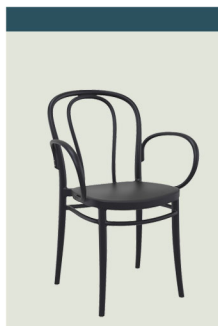

### POLYPROPYLENE RESIN

|                | Side Chair | Arm Chair | Counter Stool | Barstool  |
|----------------|------------|-----------|---------------|-----------|
| Overall Height | 33.5"      | 33.5"     | 37.75"        | 41.75"    |
| Overall Width  | 18"        | 22.5"     | 17.5"         | 17.75"    |
| Seat Height    | 17.5"      | 17.5"     | 25.5"         | 29.5"     |
| Weight         | 9 lbs.     | 10 lbs.   | 11 lbs.       | 11.5 lbs. |