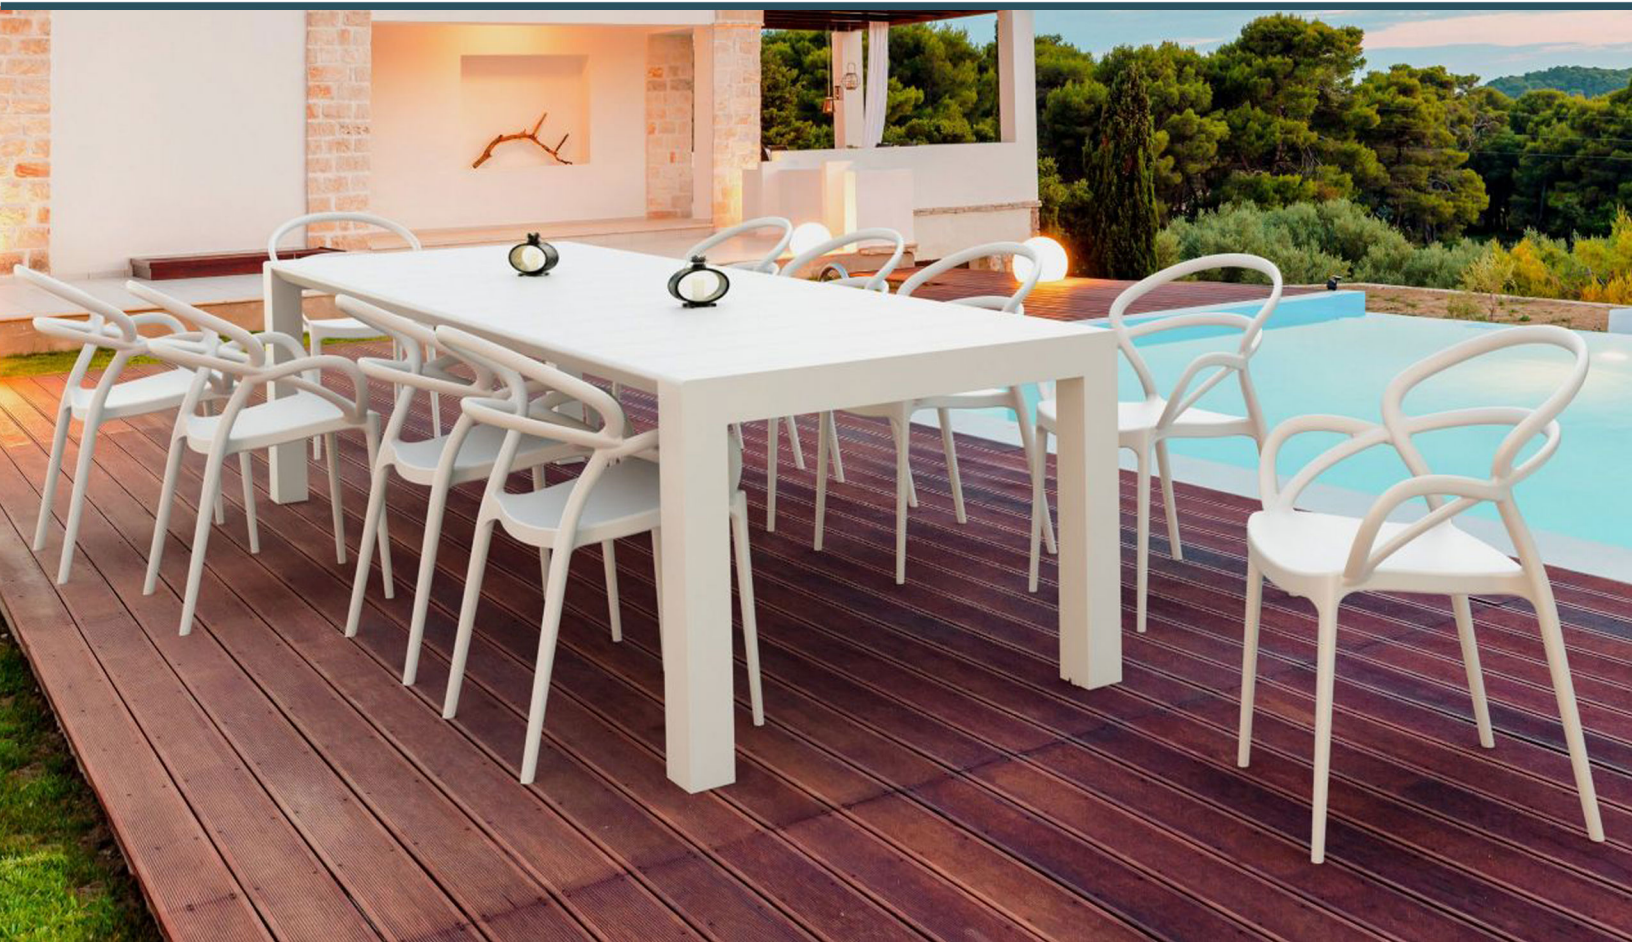

SHEV

CHAIR

Visit Us Online
» » » www.shevchair.com

Manufacturers of Contract Hotel Furnishings
4800 W. Roosevelt Road, STE 201 - Chicago, IL 60644
OFFICE: (888) 532-3910 FAX: (773) 261-2808
Email: SALES@SHEVCHAIR.COM