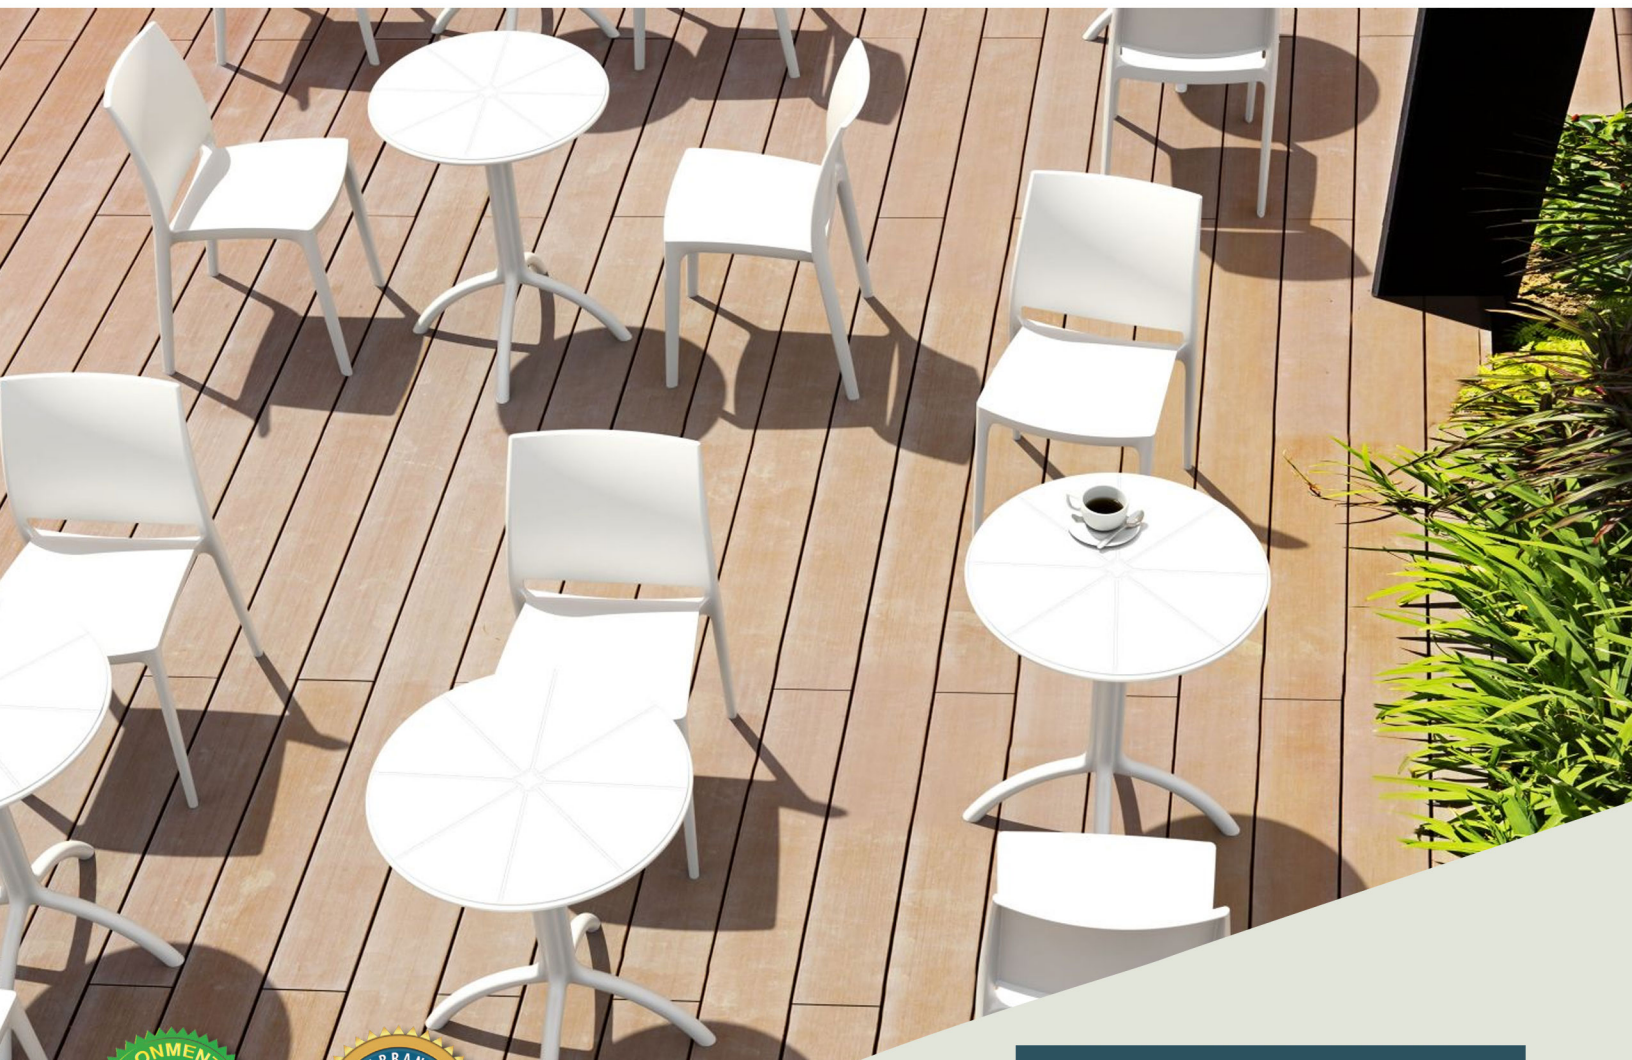

BOARDWALK COLLECTION

SHEV

CHAIR

Visit Us Online
» » » www.shevchair.com

Manufacturers of Contract Hotel Furnishings
4800 W. Roosevelt Road, STE 201 - Chicago, IL 60644
OFFICE: (888) 532-3910 FAX: (773) 261-2808
Email: SALES@SHEVCHAIR.COM