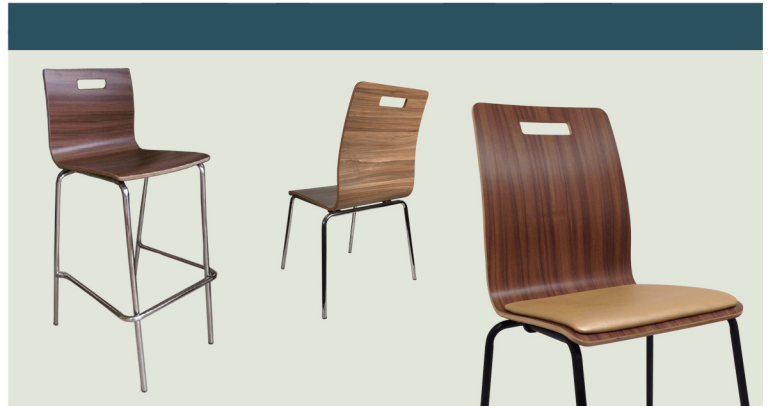

Bentwood
Model # PLC-01-15

CAFE DINING CHAIR

PREMIUM LAMINATE

	Side Chair	Counter Stool	Bar Stool
Overall Height	34"	36"	42"
Overall Width	18"	17"	17"
Seat Height	18"	24"	30"
Weight	16 lbs.	18 lbs.	20 lbs.

Standard Features

- 3/4" 16 Gauge Steel Frame
- Bent Plywood Shell
- High Pressure Premium Laminate
- One Piece Construction
- Optional Padded Seat
- Unlimited Crypton and Vinyl selections
- 500 lbs. weight capacity
- Slight Flex in back for Maximum Comfort
- Stacks 5 high
- Durable Non-Marring Nylon Glides
- Matching Counter Stool & Bar Stool

Description

Constructed to impress, the bentwood chair is a stylish selection for any room. The open hand-hold and curved shape is what defines this piece of furniture, demonstrating a handcrafted look and feel. Your option of rich vinyl seat cushion colors enhance this already warm, home-like feel, and is sure to be a welcome addition to any seating arrangement. Backed by our industry leading 12 year warranty, this chair is environmentally friendly as well.