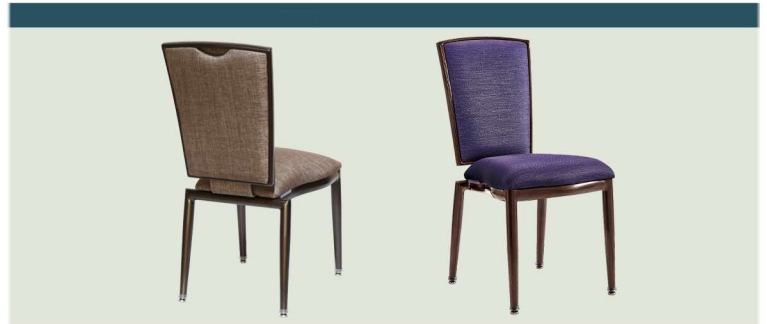

CLIFTON
Model # HC-35

ALUMINUM SIDE CHAIR

FLEX BACK SERIES

Overall Height	36.25"	Stacks	10 High
Overall Width	17.5"	Seat Height	18.5"
Overall Depth	23.5"	Seat Width	17.5"
Arm Height	N/A	Seat Depth	18"
Weight	18 Lbs.	C.O.M. Seat/Back	1.1 yds (0.5 / 0.6)

Standard Features

- Includes flex back
- Completely welded aluminum alloy square tubing
- No exposed fasteners
- 12 Year Warranty
- Metal self leveling bootied swivel glides
- Meets CAL TB 117 fire rating
- Seat on seat stacking
- Optional retractable ganging
- Optional full handhold or fullback
- Optional lumbar support

Description

With its straight lines and sharp corners, the Clifton is a chair with a conservative feel. A narrow seat makes Clifton perfect for maximizing space, while its flex back adds comfort. When not in use, the Clifton nests five high.