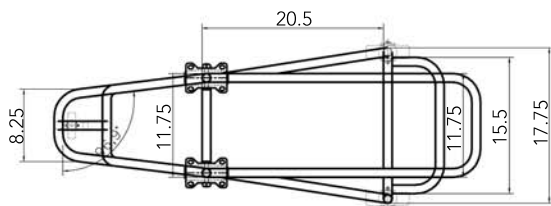

HEAVY DUTY STACK CHAIR MOVERS

CHAIR DOLLY MODEL # DL-550

Description

Storage is simple when you use our dolly to easily stack and transport chairs to and from any gathering. First, safely secure your seats on the dolly's frame and then roll away the stack with ease. This convenient dolly will save you significant time, effort, and space.