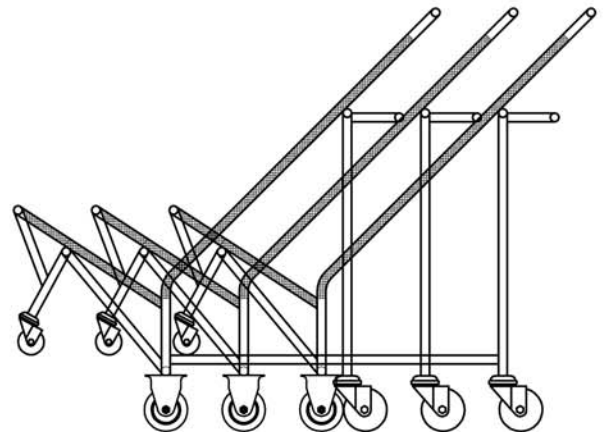

HEAVY DUTY STACK CHAIR MOVERS

CHAIR DOLLY MODEL # DL-550

Description

Storage is simple when you use our dolly to easily stack and transport chairs to and from any gathering. First, safely secure your seats on the dolly's frame and then roll away the stack with ease. This convenient dolly will save you significant time, effort, and space.