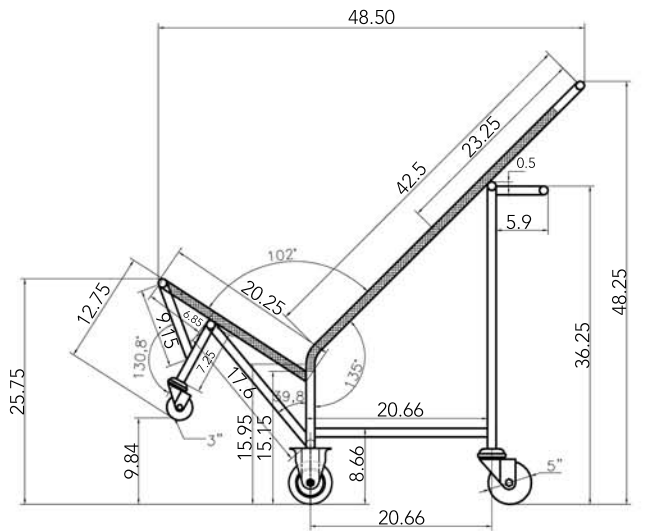

HEAVY DUTY STACK CHAIR MOVERS

CHAIR DOLLY MODEL # DL-550

Description

Storage is simple when you use our dolly to easily stack and transport chairs to and from any gathering. First, safely secure your seats on the dolly's frame and then roll away the stack with ease. This convenient dolly will save you significant time, effort, and space.