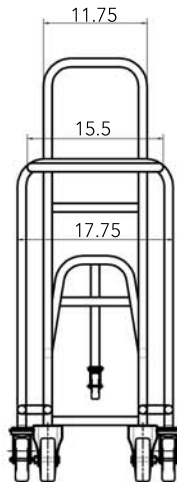

HEAVY DUTY STACK CHAIR MOVERS

CHAIR DOLLY MODEL # DL-550

Description

Storage is simple when you use our dolly to easily stack and transport chairs to and from any gathering. First, safely secure your seats on the dolly's frame and then roll away the stack with ease. This convenient dolly will save you significant time, effort, and space.